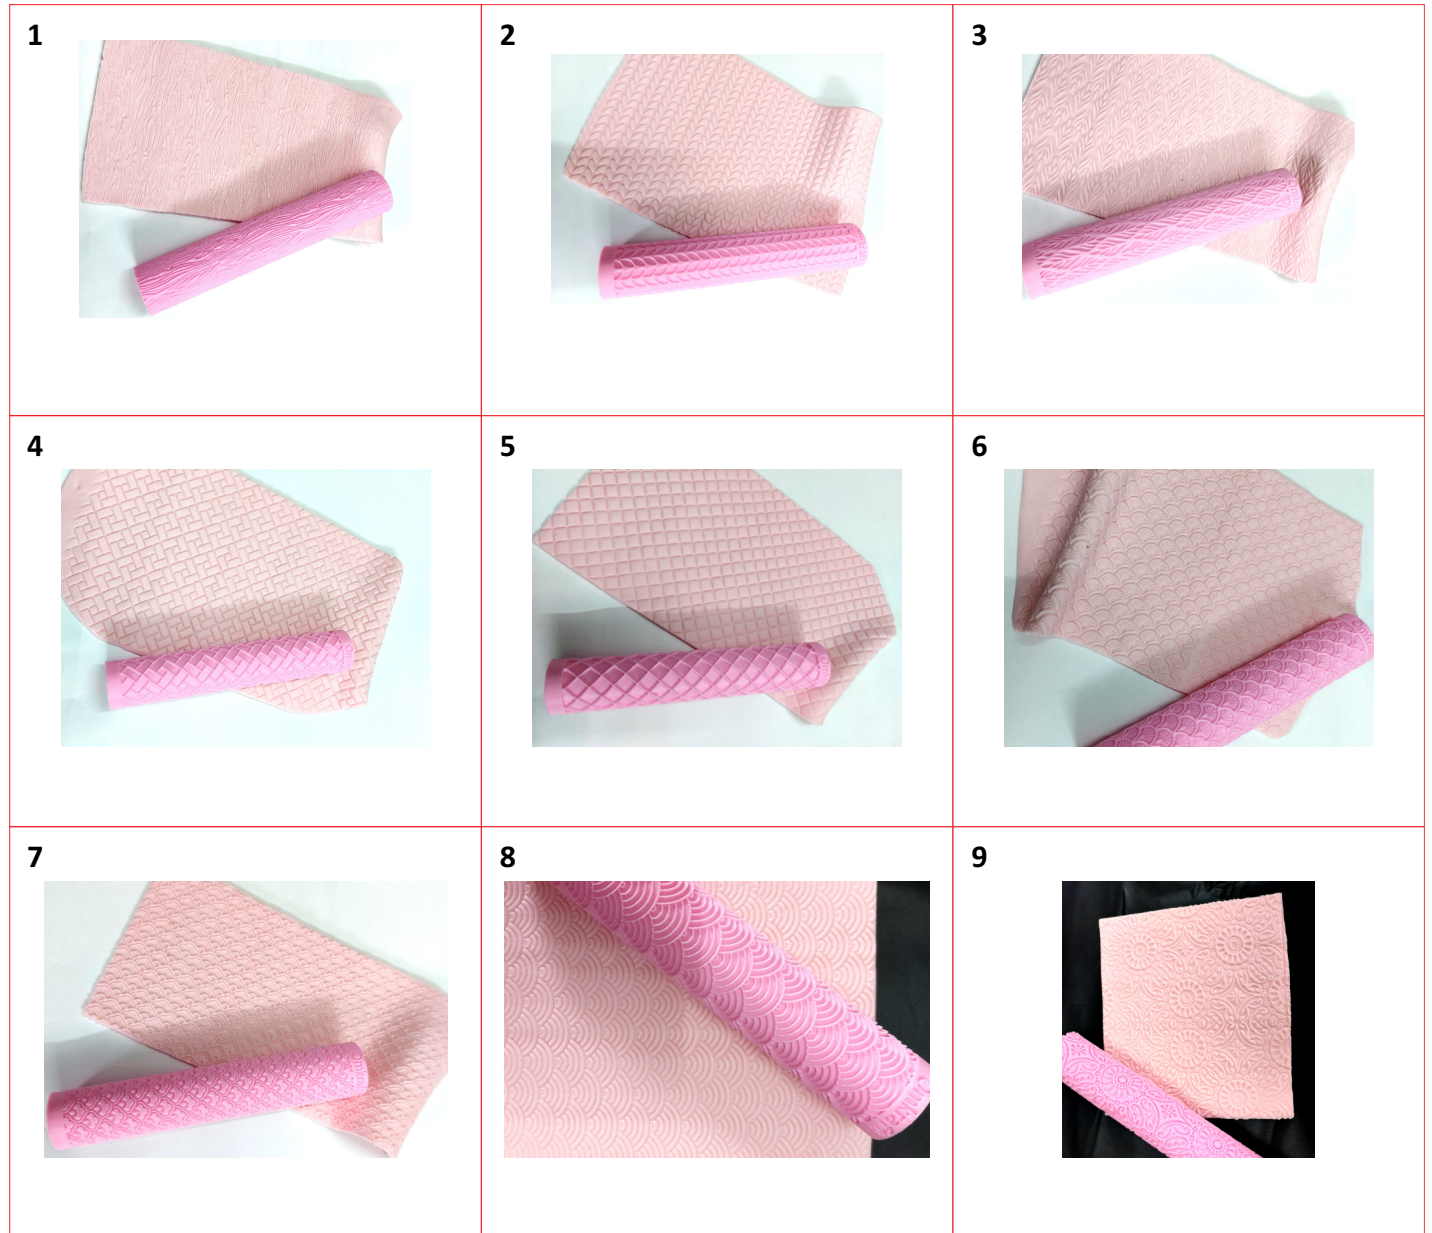

Textured Rollers

ORDER FORMAT: PRODUCT NO. X QUANTITY

MADE OF FOOD GRADE PLASTIC.
SIZE : LENGTH - 6 INCH X DIAMETER - 1 INCH

Next 

Textured Rollers

ORDER FORMAT: PRODUCT NO. X QUANTITY

<p>10</p> 	<p>11</p> 	<p>12</p> 
<p>13</p> 	<p>14</p> 	<p>15</p> 
<p>16</p> 	<p>17</p> 	<p>18</p> 

MADE OF FOOD GRADE PLASTIC.
SIZE : LENGTH - 6 INCH X DIAMETER - 1 INCH

Next 

Textured Rollers

ORDER FORMAT: PRODUCT NO. X QUANTITY

<p>19</p> 	<p>20</p> 	<p>21</p> 
<p>22</p> 	<p>23</p>	<p>24</p>
<p>25</p>	<p>26</p>	<p>27</p>

MADE OF FOOD GRADE PLASTIC.
SIZE : LENGTH - 6 INCH X DIAMETER - 1 INCH