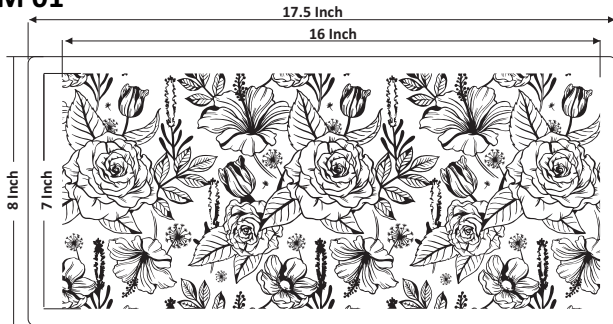

Texture Mat

ORDER FORMAT: PRODUCT NO. X QUANTITY

TM 01

Outer

W = 17.5 Inch

H = 8 Inch

Inner

W = 16 Inch

H = 7 Inch

₹ 750/-

TM 02

Outer

W = 17.5 Inch

H = 8 Inch

Inner

W = 16 Inch

H = 7 Inch

₹ 750/-

TM 03

Outer

W = 17.5 Inch

H = 8 Inch

Inner

W = 16 Inch

H = 7 Inch

₹ 750/-

TM 04

Outer

W = 17.5 Inch

H = 8 Inch

Inner

W = 16 Inch