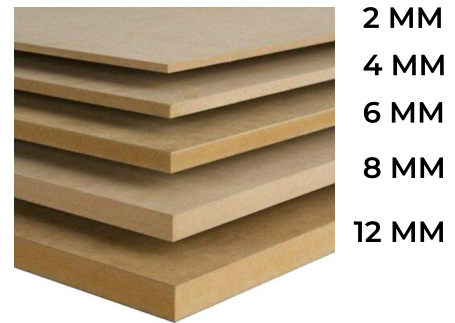

Per Pcs Rate

4 MM

6" - 40/-
8" - 50/-
10" - 60/-
12" - 80/-
14" - 120/-

Per Pcs Rate

**Minimum Order Quantity
25 Pcs Per Colour**

Next 

Please Send Orders in
THICKNESS / SHAPE / COLOUR / QTY / SIZE

Thickness
Options

Shape
Options

Colours
Options

AS PER PAGE NO 1 & 2

Quantity

Number of Pcs

Sizes

Length x Width x Height

Colour Availability Subject to Stock.
Shipping Depends on Board Size & Quantity.
Also available in 6 / 8 / 10 mm