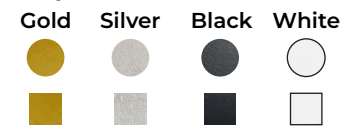

Drum Boards

ORDER FORMAT: DIAMETER x SHAPE x COLOUR x PACKS

MOQ 1 Pack

8" 350/- Pack of 5 Pcs

Shapes / Colors Available

10" 425/- Pack of 5 Pcs

Shapes / Colors Available

12" 525/- Pack of 5 Pcs

Shapes / Colors Available

14" 700/- Pack of 5 Pcs

Shapes / Colors Available

16" 625/- Pack of 3 Pcs

Shapes / Colors Available

18" 800/- Pack of 3 Pcs

Shapes / Colors Available