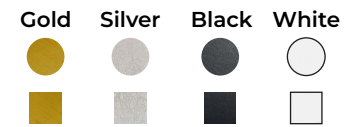

Drum Boards

ORDER FORMAT: DIAMETER x SHAPE x COLOUR x PACKS

MOQ 1 Pack

8" 350/- Pack of 5 Pcs

Shapes / Colors Available

10" 425/- Pack of 5 Pcs

Shapes / Colors Available

12" 525/- Pack of 5 Pcs

Shapes / Colors Available

14" 700/- Pack of 5 Pcs

Shapes / Colors Available

16" 625/- Pack of 3 Pcs

Shapes / Colors Available

18" 800/- Pack of 3 Pcs

Shapes / Colors Available