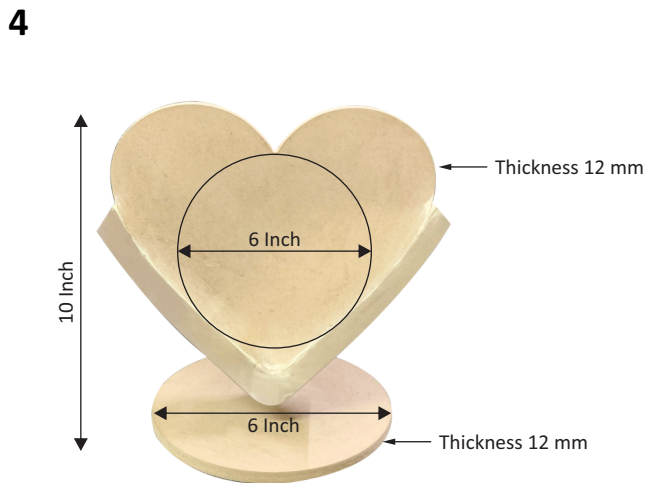

MDF Designed Structures

ORDER FORMAT: PRODUCT NUMBERS X QUANTITY

1

₹ 1400/- Shipping Extra (HEIGHT CAN BE ADJUSTED)

2

₹ 1400/- Shipping Extra (HEIGHT CAN BE ADJUSTED)

- Note :**
- Detachable
 - Hand Made From Imported MDF
 - Minor Variation in Size & Design Possible
 - Cling Wrap / Foil Before Use

Next 

MDF Designed Structures

ORDER FORMAT: PRODUCT NUMBERS X QUANTITY

Size Options →

1) 8x8x8x10 - ₹ 1500/-

2) 6x6x6x8 - ₹ 1200/-

(HEIGHT CAN BE ADJUSTED)

₹ 850/- Shipping Extra

11

Total Height 16 Inch
Ring Height 1.5 Inch
Rod Thickness 12 mm
12 Inch
Thickness 12 mm
10 Inch
8 Inch

₹ 1800/-

12

Total Height 13.5 Inch
360° Rotation
8 Inch
Rod Height 12 Inch
12 Inch

(HEIGHT CAN BE ADJUSTED)