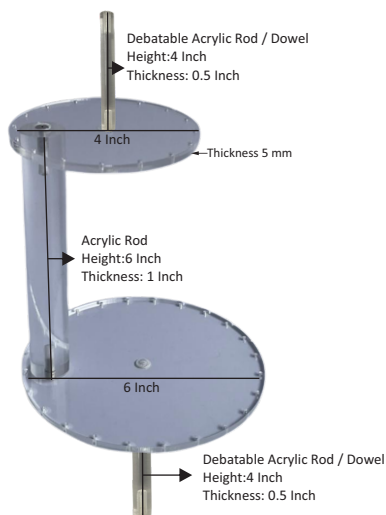

ORDER FORMAT: PRODUCT NUMBERS X QUANTITY

15

₹ 2400/-

(HEIGHT CAN BE ADJUSTED)

16

₹ 1600/-

(HEIGHT CAN BE ADJUSTED)

- Note :**
- Detachable
 - Hand Made From Imported MDF
 - Minor Variation in Size & Design Possible
 - Cling Wrap / Foil Before Use

Next 

Acrylic Designed Structures

ORDER FORMAT: PRODUCT NUMBERS X QUANTITY

1

₹ 1400/- Shipping Extra

2

₹ 800/- Shipping Extra

- Note :**
- Made From Imported Acrylic
 - Completely Detachable
 - Washable
 - Multiple Use as all Boards Provided With Side Holes
 - can be used as a Stand With Diamond Hangings
 - Also Customized Design / Possible

Next 

Acrylic Designed Structures

ORDER FORMAT: PRODUCT NUMBERS X QUANTITY

3

₹ 1400/- Shipping Extra

4

₹ 800/- Shipping Extra

- Note :**
- Made From Imported Acrylic
 - Completely Detachable
 - Washable
 - Multiple Use as all Boards Provided With Side Holes
 - can be used as a Stand With Diamond Hangings
 - Also Customized Design / Possible