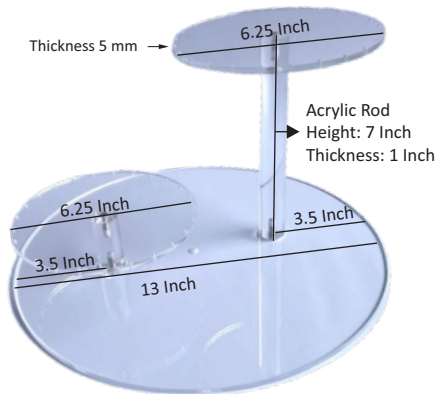

ORDER FORMAT: PRODUCT NUMBERS X QUANTITY

15

₹ 2400/-

(HEIGHT CAN BE ADJUSTED)

16

₹ 1600/-

(HEIGHT CAN BE ADJUSTED)

- Note :**
- Detachable
 - Hand Made From Imported MDF
 - Minor Variation in Size & Design Possible
 - Cling Wrap / Foil Before Use

Next 

Acrylic Designed Structures

ORDER FORMAT: PRODUCT NUMBERS X QUANTITY

1

₹ 1400/- Shipping Extra

2

₹ 800/- Shipping Extra

- Note :**
- Made From Imported Acrylic
 - Completely Detachable
 - Washable
 - Multiple Use as all Boards Provided With Side Holes
 - can be used as a Stand With Diamond Hangings
 - Also Customized Design / Possible

Next 

Acrylic Designed Structures

ORDER FORMAT: PRODUCT NUMBERS X QUANTITY

3

₹ 1400/- Shipping Extra

4

₹ 800/- Shipping Extra

- Note :**
- Made From Imported Acrylic
 - Completely Detachable
 - Washable
 - Multiple Use as all Boards Provided With Side Holes
 - can be used as a Stand With Diamond Hangings
 - Also Customized Design / Possible

Next 

Acrylic Designed Structures

ORDER FORMAT: PRODUCT NUMBERS X QUANTITY

Boards with side holes