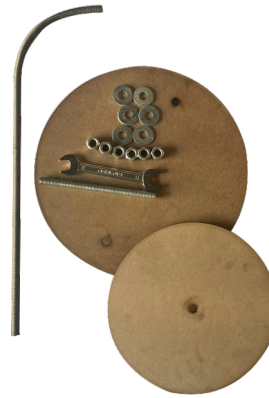

Note :

- Detachable
- Hand Made From Imported MDF
- Minor Variation in Size & Design Possible
- Cling Wrap / Foil Before Use

Next 

MDF Designed Structures

ORDER FORMAT: PRODUCT NUMBERS X QUANTITY

5

₹ 1400/-

(HEIGHT CAN BE ADJUSTED)

6

₹ 1400/-

(HEIGHT CAN BE ADJUSTED)

- Note :**
- Detachable
 - Hand Made From Imported MDF
 - Minor Variation in Size & Design Possible
 - Cling Wrap / Foil Before Use

Next 

MDF Designed Structures