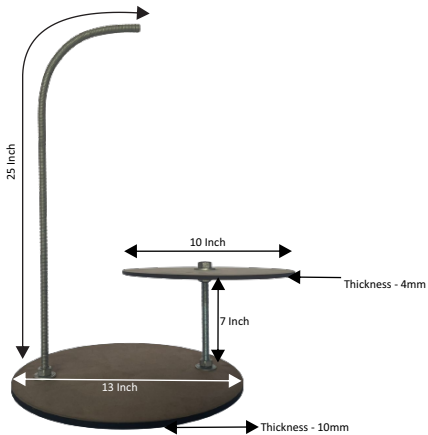

MDF Designed Structures

ORDER FORMAT: PRODUCT NUMBERS X QUANTITY

5