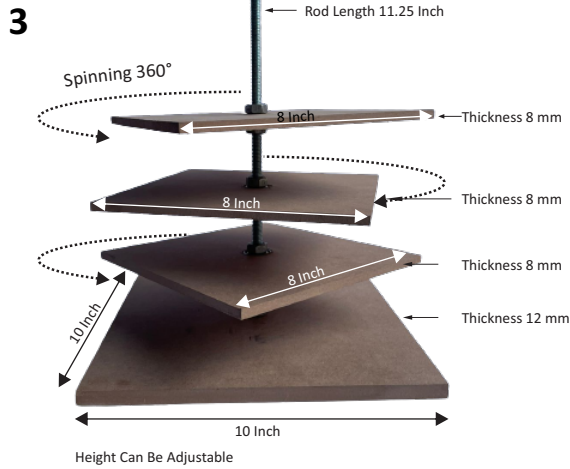

MDF Designed Structures

ORDER FORMAT: PRODUCT NUMBERS X QUANTITY

Size Options →

1) 8x8x8x10 - ₹ 1500/-

2) 6x6x6x8 - ₹ 1200/-

(HEIGHT CAN BE ADJUSTED)