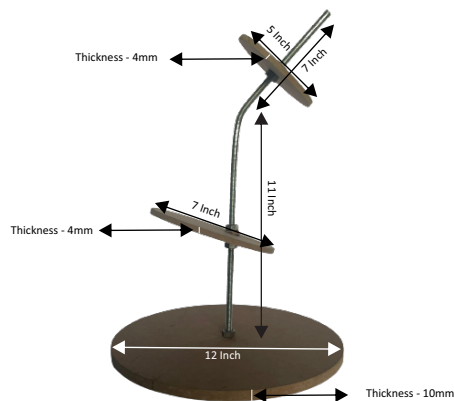

(HEIGHT CAN BE ADJUSTED)

6

₹ 1400/-

(HEIGHT CAN BE ADJUSTED)

- Note :**
- Detachable
 - Hand Made From Imported MDF
 - Minor Variation in Size & Design Possible
 - Cling Wrap / Foil Before Use

Next 

MDF Designed Structures