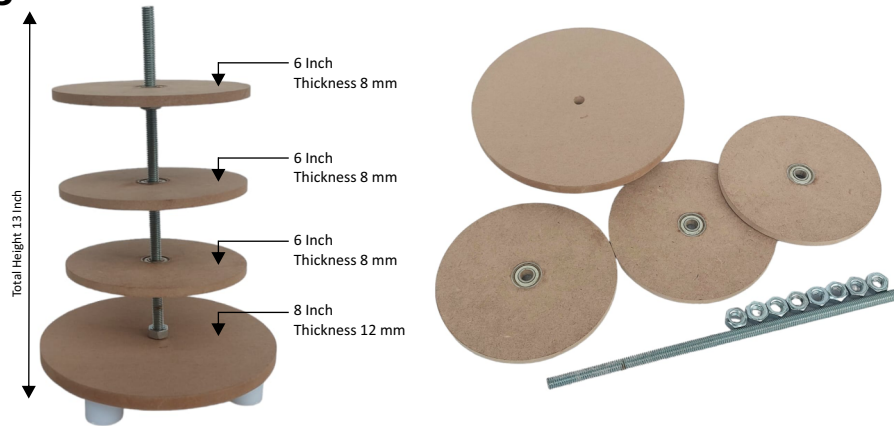

11

Total Height 16 Inch
Ring Height 1.5 Inch
Rod Thickness 12 mm
12 Inch
Thickness 12 mm
10 Inch
8 Inch

₹ 1800/-

12

Total Height 13.5 Inch
360° Rotation
8 Inch
Rod Height 12 Inch
12 Inch

(HEIGHT CAN BE ADJUSTED)

360° Rotation

₹ 1400/-

- Note :**
- Detachable
 - Hand Made From Imported MDF
 - Minor Variation in Size & Design Possible
 - Cling Wrap / Foil Before Use

Next 

MDF Designed Structures

ORDER FORMAT: PRODUCT NUMBERS X QUANTITY

13

₹ 1500/-

(HEIGHT CAN BE ADJUSTED)

14

₹ 2400/-

- Note :**
- Detachable
 - Hand Made From Imported MDF
 - Minor Variation in Size & Design Possible
 - Cling Wrap / Foil Before Use

Next 

MDF Designed Structures