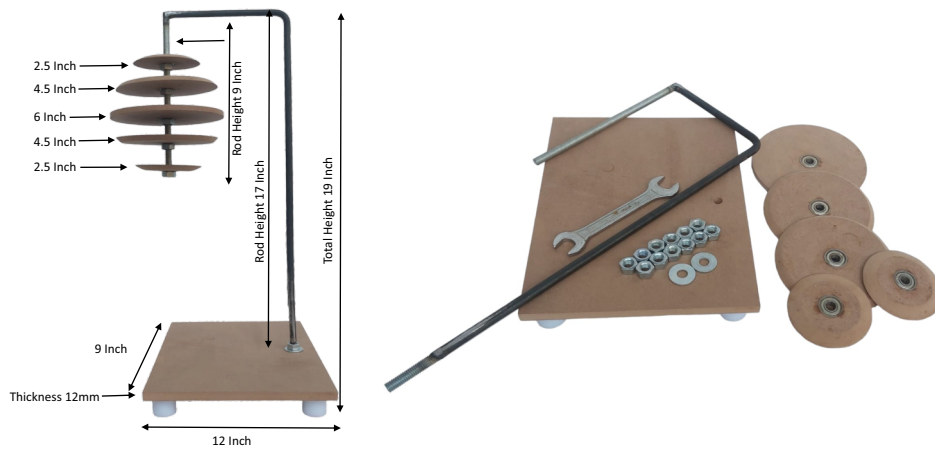

11

Total Height 16 Inch
Ring Height 1.5 Inch
Rod Thickness 12 mm
12 Inch
Thickness 12 mm
10 Inch
8 Inch

₹ 1800/-

12

Total Height 13.5 Inch
360° Rotation
8 Inch
Rod Height 12 Inch
12 Inch

(HEIGHT CAN BE ADJUSTED)

360° Rotation

₹ 1400/-

- Note :**
- Detachable
 - Hand Made From Imported MDF
 - Minor Variation in Size & Design Possible
 - Cling Wrap / Foil Before Use

Next 

MDF Designed Structures

ORDER FORMAT: PRODUCT NUMBERS X QUANTITY

13

₹ 1500/-

(HEIGHT CAN BE ADJUSTED)

14

₹ 2400/-

- Note :**
- Detachable
 - Hand Made From Imported MDF
 - Minor Variation in Size & Design Possible
 - Cling Wrap / Foil Before Use

Next 

MDF Designed Structures