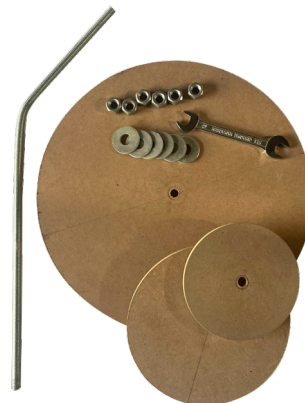

(HEIGHT CAN BE ADJUSTED)

6

₹ 1400/-

(HEIGHT CAN BE ADJUSTED)

- Note :**
- Detachable
 - Hand Made From Imported MDF
 - Minor Variation in Size & Design Possible
 - Cling Wrap / Foil Before Use

Next 

MDF Designed Structures