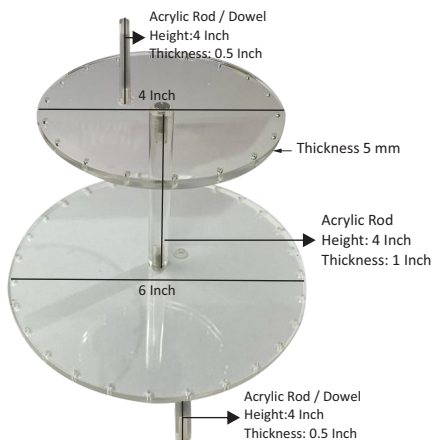

Next 

Acrylic Designed Structures

ORDER FORMAT: PRODUCT NUMBERS X QUANTITY

1

₹ 1400/- Shipping Extra

2

₹ 800/- Shipping Extra

- Note :**
- Made From Imported Acrylic
 - Completely Detachable
 - Washable
 - Multiple Use as all Boards Provided With Side Holes
 - can be used as a Stand With Diamond Hangings
 - Also Customized Design / Possible

Next 

Acrylic Designed Structures

ORDER FORMAT: PRODUCT NUMBERS X QUANTITY

3

₹ 1400/- Shipping Extra

4

₹ 800/- Shipping Extra

- Note :**
- Made From Imported Acrylic
 - Completely Detachable
 - Washable
 - Multiple Use as all Boards Provided With Side Holes
 - can be used as a Stand With Diamond Hangings
 - Also Customized Design / Possible

Next 

Acrylic Designed Structures

ORDER FORMAT: PRODUCT NUMBERS X QUANTITY

Boards with side holes