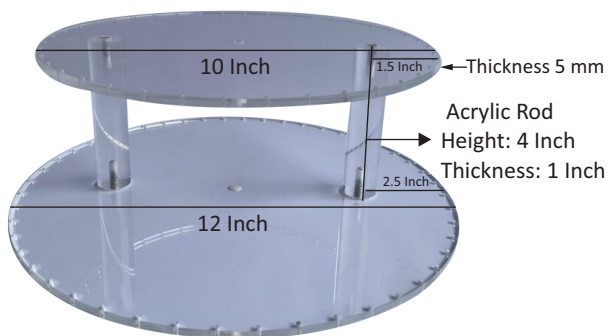

ORDER FORMAT: PRODUCT NUMBERS X QUANTITY

15

₹ 2400/-

(HEIGHT CAN BE ADJUSTED)

16

₹ 1600/-

(HEIGHT CAN BE ADJUSTED)

- Note :**
- Detachable
 - Hand Made From Imported MDF
 - Minor Variation in Size & Design Possible
 - Cling Wrap / Foil Before Use

Next 

Acrylic Designed Structures

ORDER FORMAT: PRODUCT NUMBERS X QUANTITY

1

₹ 1400/- Shipping Extra

2

₹ 800/- Shipping Extra

- Note :**
- Made From Imported Acrylic
 - Completely Detachable
 - Washable
 - Multiple Use as all Boards Provided With Side Holes
 - can be used as a Stand With Diamond Hangings
 - Also Customized Design / Possible