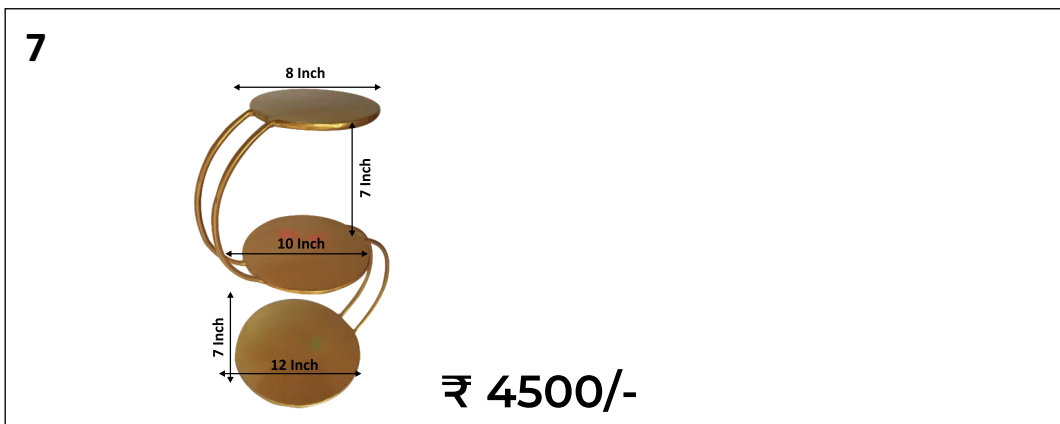

Chandelier / Metal Stands

ORDER FORMAT : PRODUCT NUMBERS X QUANTITY

1. **Note:** * All Boards in all stands are completely detachable and can be added / removed as per requirements
   * 4 MM plain MDF boards will be provided with each stand
   * Rod length may vary a bit