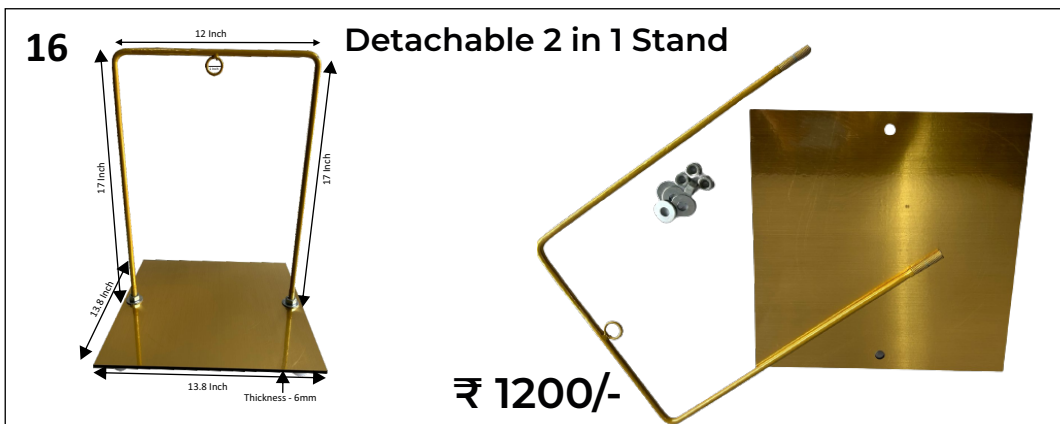

10 Inch

Thickness 1 Inch

Total Ring Height - 74 Inch

Total Height - 79 Inch

H-4 Inch

W-4 Inch

H-2 Inch

L-30 Inch

H-10 Inch

W-4 Inch

H-2 Inch

**₹ 15000/-**

## Chandelier / Metal Stands ( Economic Range )

**ORDER FORMAT : PRODUCT NUMBERS X QUANTITY**

- Note:**
- \* Base made with 8MM MDF
  - \* NO hanging / rods provided with ECONOMIC RANGE
  - \* You can buy it at additional cost