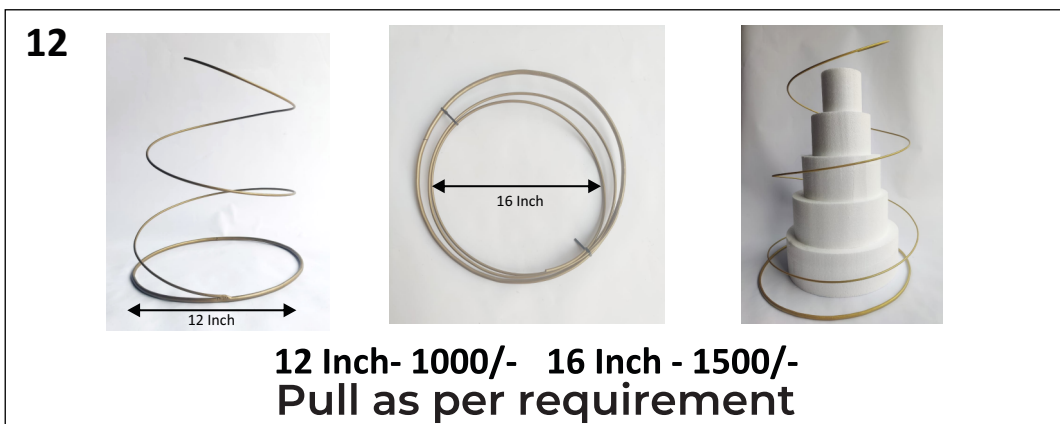

Chandelier / Metal Stands

ORDER FORMAT : PRODUCT NUMBERS X QUANTITY

1. **Note:** * All Boards in all stands are completely detachable and can be added / removed as per requirements
   * 4 MM plain MDF boards will be provided with each stand
   * Rod length may vary a bit