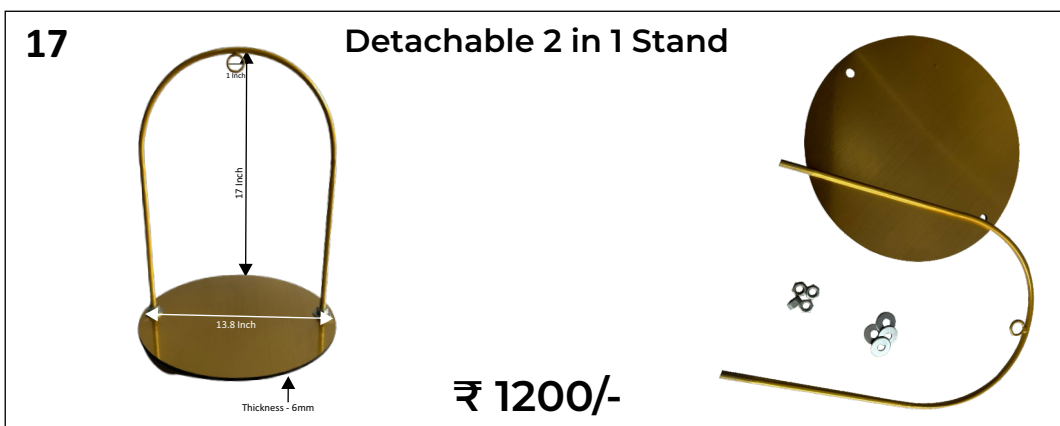

**15**

Rod Height 48 Inch

1.75 Inch

20 Inch

18 Inch

16 Inch

14 Inch

12 Inch

10 Inch

Thickness 1 Inch

Total Ring Height - 74 Inch

Total Height - 79 Inch

H-4 Inch

W-4 Inch

H-2 Inch

L-30 Inch

H-10 Inch

W-4 Inch

H-2 Inch

**₹ 15000/-**

## Chandelier / Metal Stands ( Economic Range )

**ORDER FORMAT : PRODUCT NUMBERS X QUANTITY**

- Note:**
- \* Base made with 8MM MDF
  - \* NO hanging / rods provided with ECONOMIC RANGE
  - \* You can buy it at additional cost