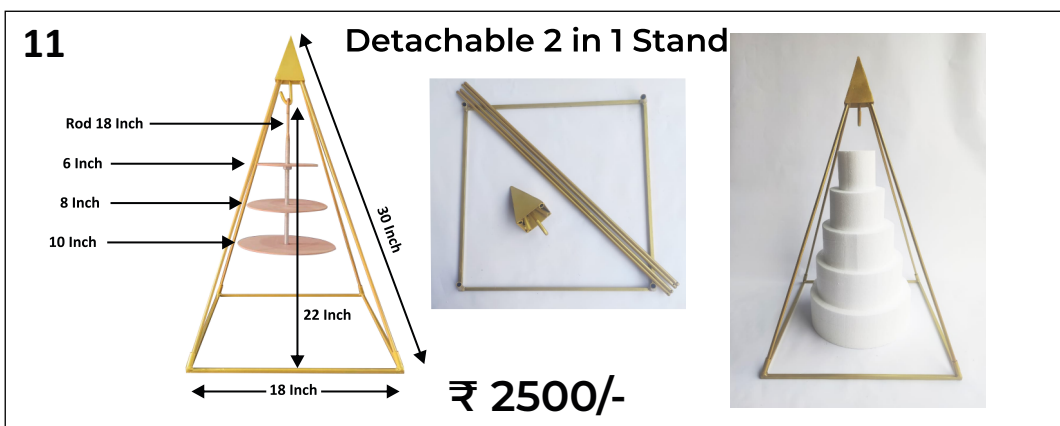

Chandelier / Metal Stands

ORDER FORMAT : PRODUCT NUMBERS X QUANTITY

1. **Note:** * All Boards in all stands are completely detachable and can be added / removed as per requirements
   * 4 MM plain MDF boards will be provided with each stand
   * Rod length may vary a bit