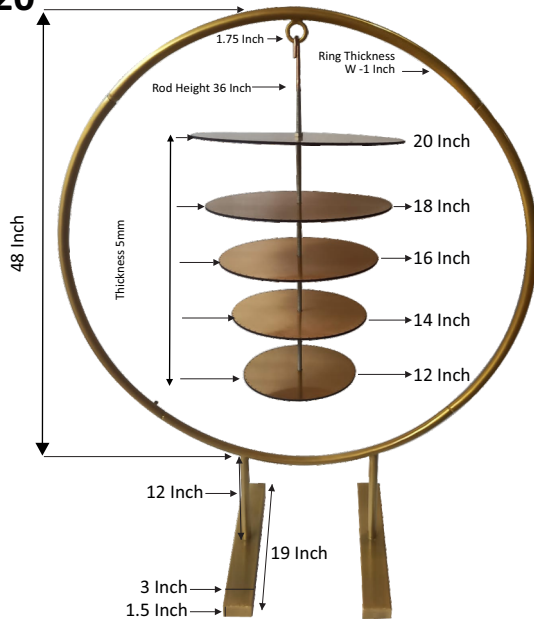

**15**

Rod Height 48 Inch

1.75 Inch

20 Inch

18 Inch

16 Inch

14 Inch

12 Inch

10 Inch

Thickness 1 Inch

Total Ring Height - 74 Inch

Total Height - 79 Inch

H-4 Inch

W-4 Inch

H-2 Inch

L-30 Inch

### ORDER FORMAT : PRODUCT NUMBERS X QUANTITY

- Note:** \* All Boards in all stands are completely detachable and can be added / removed as per requirements  
 \* 4 MM plain MDF boards will be provided with each stand  
 \* Rod length may vary a bit

19

Metal Cup Cake Stand

₹ 2600/- MDF BASE BOARD

20

₹ 9000/-