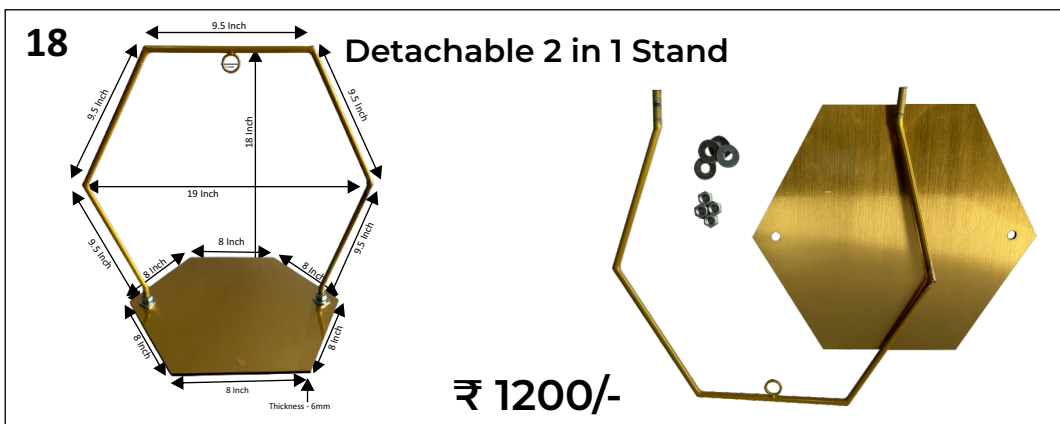

Chandelier / Metal Stands (Economic Range)

ORDER FORMAT : PRODUCT NUMBERS X QUANTITY

1. **Note:**
2. Base made with 8MM MDF
   - NO hanging / rods provided with ECONOMIC RANGE
   - You can buy it at additional cost

Next