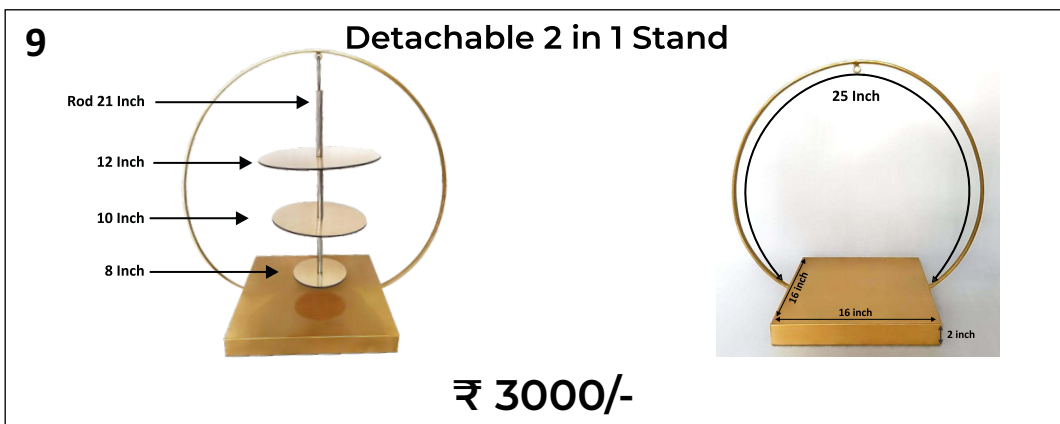

Chandelier / Metal Stands

ORDER FORMAT : PRODUCT NUMBERS X QUANTITY

1. **Note:** * All Boards in all stands are completely detachable and can be added / removed as per requirements
   * 4 MM plain MDF boards will be provided with each stand
   * Rod length may vary a bit