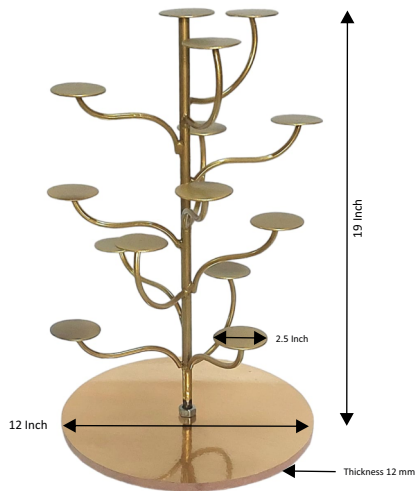

Chandelier / Metal Stands

ORDER FORMAT : PRODUCT NUMBERS X QUANTITY

1. **Note:** * All Boards in all stands are completely detachable and can be added / removed as per requirements
   * 4 MM plain MDF boards will be provided with each stand
   * Rod length may vary a bit

19

Metal Cup Cake Stand