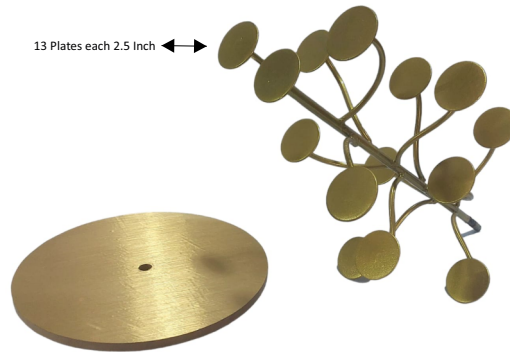

Chandelier / Metal Stands

ORDER FORMAT : PRODUCT NUMBERS X QUANTITY

1. **Note:** * All Boards in all stands are completely detachable and can be added / removed as per requirements
   * 4 MM plain MDF boards will be provided with each stand
   * Rod length may vary a bit

19

Metal Cup Cake Stand