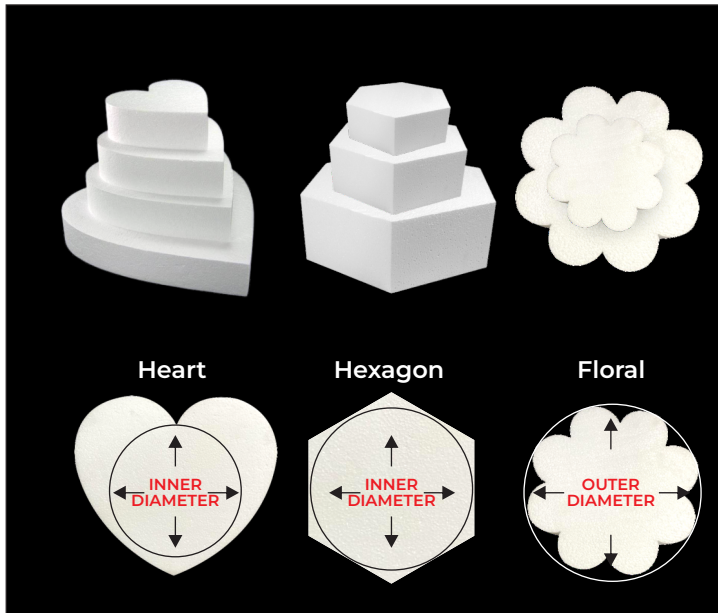

Dummies

ORDER FORMAT: - DIAMETER X HEIGHT X QTY X SHAPE

Diameter	Height 2"	Height 4"	Height 6"
4 Inch	10/-	20/-	30/-
5 Inch	15/-	25/-	40/-
6 Inch	20/-	30/-	50/-
7 Inch	30/-	50/-	90/-
8 Inch	40/-	60/-	125/-
9 Inch	50/-	70/-	135/-
10 Inch	60/-	80/-	150/-
12 Inch	80/-	110/-	200/-
14 Inch	130/-	180/-	350/-
16 Inch	180/-	260/-	500/-

Note :

- SIZE MAY VARY A BIT
- SHIPPING AS PER SIZE & QUANTITY FOR VOLUMETRIC PRODUCTS
- IF DAMAGED IN SHIPPING REPLACEMENT WILL BE GIVEN ONLY AFTER PAYING SHIPPING CHARGES
- WE TRY TO PACK BEST POSSIBLE WAY

Next 

Dummies

ORDER FORMAT: - DIAMETER X HEIGHT X QTY X SHAPE

Inner Diameter	Height 4"
6 Inch	55/-
8 Inch	75/-
10 Inch	110/-
12 Inch	180/-
14 Inch	260/-
16 Inch	400/-

Ball Dummies Rates
1" - 50 (Pack of 10 Pcs)
2" - 100 (Pack of 10 Pcs)
3" - 200 (Pack of 10 Pcs)
4" - 300 (Pack of 10 Pcs)
5" - 350 (Pack of 5 Pcs)
6" - 400 (Pack of 5 Pcs)
8" - 600 (Pack of 5 Pcs)