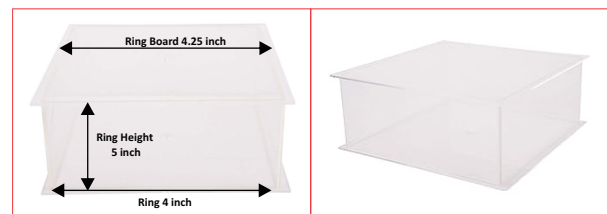

### ORDER FORMAT: SHAPE X DIAMETER X HEIGHT X QUANTITY

- Note:**
- These are rings which are open from both sides
  - 2MM Acrylic boards (2 Pcs) bit bigger than ring will be provided with Center hole 10MM
  - Made from imported acrylic 4MM / 5MM

#### Circle

Diameter	2 Inch Height	4 Inch Height	5 Inch Height
4 Inch	300/-	500/-	600/-
6 Inch	400/-	700/-	800/-
8 Inch	500/-	900/-	1000/-
10 Inch	600/-	1100/-	1300/-
12 Inch	800/-	1500/-	1800/-

#### Square

Diameter	5 Inch Height
4 Inch	600/-
6 Inch	800/-
8 Inch	1000/-
10 Inch	1300/-
12 Inch	1800/-

#### Hexagon

Diameter	5 Inch Height
6 Inch	800/-
8 Inch	1000/-
10 Inch	1300/-
12 Inch	1800/-
Diameter x Height (Inch)	1800/-
8 x 8	