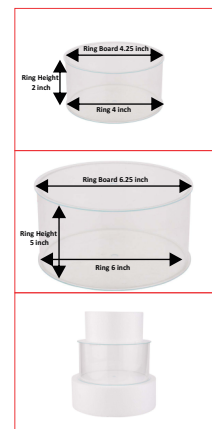

### ORDER FORMAT: SHAPE X DIAMETER X HEIGHT X QUANTITY

- Note:**
- These are rings which are open from both sides
  - 2MM Acrylic boards (2 Pcs) bit bigger than ring will be provided with Center hole 10MM
  - Made from imported acrylic 4MM / 5MM

#### Circle

Diameter	2 Inch Height	4 Inch Height	5 Inch Height
4 Inch	300/-	500/-	600/-
6 Inch	400/-	700/-	800/-
8 Inch	500/-	900/-	1000/-
10 Inch	600/-	1100/-	1300/-
12 Inch	800/-	1500/-	1800/-

#### Square

Diameter	5 Inch Height
4 Inch	600/-
6 Inch	800/-
8 Inch	1000/-
10 Inch	1300/-
12 Inch	1800/-

#### Hexagon

Diameter	5 Inch Height
6 Inch	800/-
8 Inch	1000/-
10 Inch	1300/-
12 Inch	1800/-
Diameter x Height (Inch)	1800/-
8 x 8	