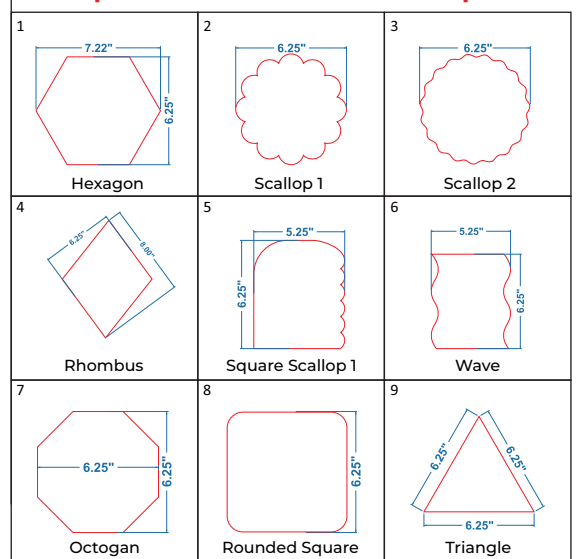

Options For Various Shapes